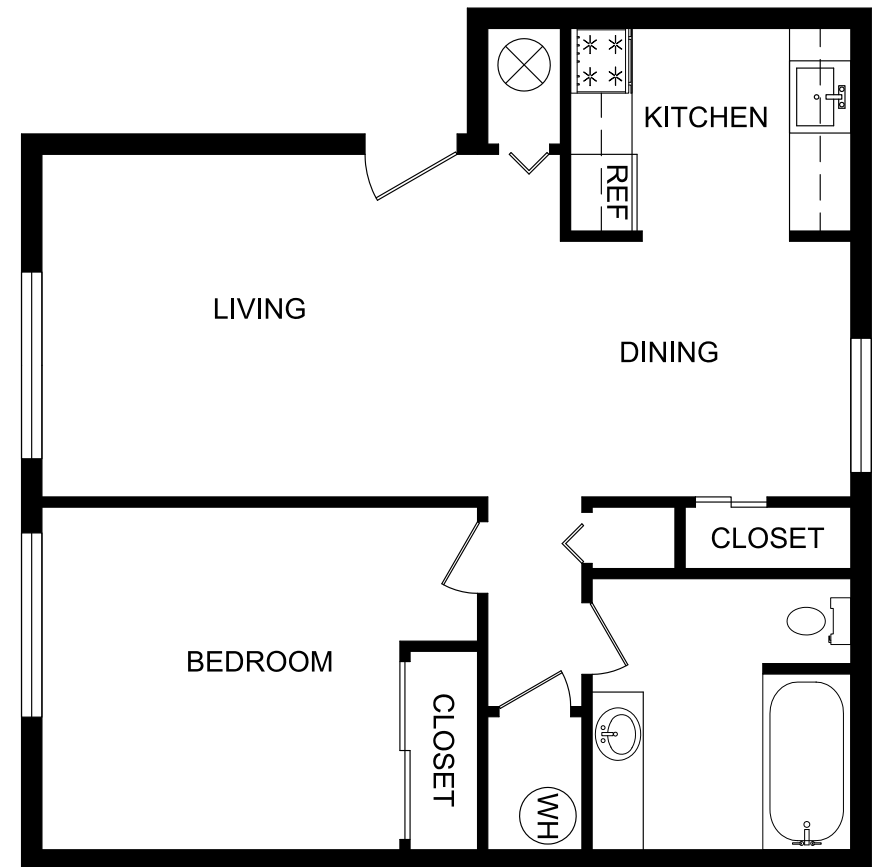

PAINTED DESERT
A p a r t m e n t s

The Alton
1 bedroom/1 bath room
Approximately 620 square feet

Interior Luxuries Include:

- Plush Carpet
- Frost-Free Refrigerator
- Oak-Tone Cabinet
- Spacious Floorplans
- Generous closets
- Tiled Floors in Kitchen, Entry and Bath
- Exterior storage
- Large floor plans with great design
- Designer interior neutral color scheme

Community Distinctions include:

- Playground
- On-Site Laundry Facilities
- Located close to shopping, entertainment and schools
- Superior resident service

200 Kathie Dr., Winslow, AZ 86047
(928) 289-2166 * (928) 289-0122 fax
www.painteddesertapts.com

The floor plans may vary from this illustration due to design configuration. Not all features are available in every floor plan. Square footages and room dimensions are approximate. This institution is an equal housing opportunity provider